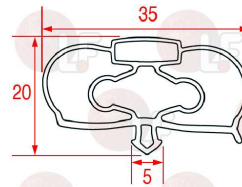

INFRICO 602M18

3186647 SNAP-IN GASKET 535x495 mm
magnetic - grey color
for Refrigerated table (INFRICO) - Series ESC