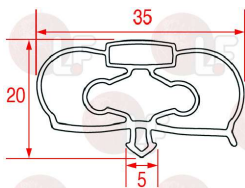

INFRICO 602V82

3186645 SNAP-IN GASKET 602x455 mm
magnetic - grey colour
for Refrigerated table (INFRICO) BMGN1470
BMGN1960 - BMGN2450 - MPG1980