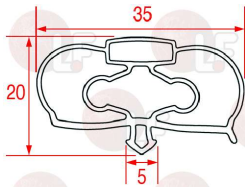

INFRICO 602X30

3786511 SNAP-IN GASKET 531x205 mm
magnetic - grey colour
for Refrigerated table (INFRICO) MP1470 - MP2300