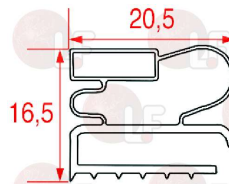

INFRICO LF3786279

3786277 MIDDLE EDGED GASKET 608x460 mm

magnetic
for Refrigerated table (INFRICO) BMGN1470
BMGN1960 - BMGN2470 - MPG1980