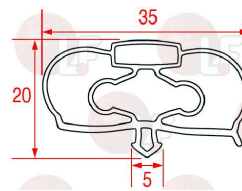

INFRICO 602B20

3186641 SNAP-IN GASKET 485x455 mm
magnetic - grey color
for Refrigerated table (INFRICO) ME1000II
ME1000PIZZA - ME1003AN - ME1003BAN - ME1003II
ME1003PIZZA