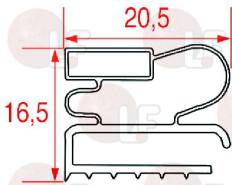

Gaskets for refrigerators

3786280 MIDDLE EDGED GASKET 1565x660 mm

magnetic
for Refrigerated cupboard (INFRICO) AGN1402
AGN1402BT - AGN701 - AGN701BT