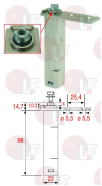

Hinges, catches and accessories

3053948 HINGE FAJOTA DB.476
with cross-head pin
for Refrigerated cupboard (FAGOR) AEP-701
AEP-801 - AEP-802 - AFN-702 - AFN-801
AFN-802 - AFP-701 - AFP-702 - AFP-801
AFP-802
for Refrigerated cupboard (INFRICO) AGN1402
AGN1402BT - AGN701 - AGN701BT - ME1000BAN
ME1003EN - MLP230
for Refrigerated table (INFRICO) BMGN1470
BMGN2450 - BMPP1500 - BMPP2000 - BMPP2500
FMPP1500 - FMPP2000 - ME1000II - ME1000PIZZA
ME1003BAN - ME1003II - ME1003PIZZA - MPG1980
MP1470 - MP2300 - MR1620 - MR1620EN - MR2190
MR2190EN - MR2750

INFRICO 506X03

3053438 LH COVER HINGE SUPPORT
for Refrigerated cupboard (INFRICO) ME1000BAN
for Refrigerated table (INFRICO) ME1000II
ME1000PIZZA - ME1003AN - ME1003BAN - ME1003II
ME1003PIZZA