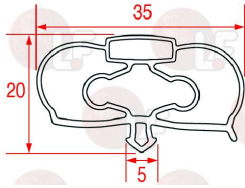

Suitable for:

3186642 SNAP-IN GASKET 1430x665 mm
magnetic - grey colour
for CABINET