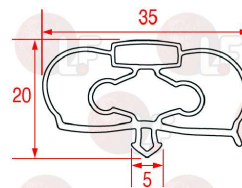

INFRICO 602B02

3186646 SNAP-IN GASKET 602x530 mm
magnetic - grey colour
for Refrigerated table (INFRICO) MLP2300 - MP1470
MP2300 - MR1620 - MR1620EN - MR2190 - MR2190EN
MR2750