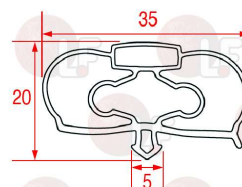

INFRICO 602A01

3186640 SNAP-IN GASKET 805x460 mm
magnetic - grey colour
for Refrigerated table (INFRICO) FMPP1500
FMPP2000 - FMPP2500