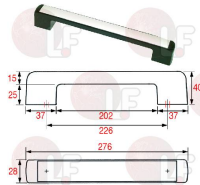

INFRICO 503X22

Suitable for:

3189032 SLIDEWAY FOR GRID RH 450x20 mm
for Refrigerated table (INFRICO) BMPP1500
BMPP2000 - BMPP2500 - FMPP1500 - FMPP2000
FMPP2500

INFRICO 503X21

3189034 SLIDEWAY FOR GRID RH 530x15 mm
for Refrigerated table (INFRICO) ME1000II
ME1000PIZZA - ME1003AN - ME1003BAN - ME1003II
ME1003PIZZA

INFRICO 503X23

Handles

3242923 BLACK DOOR HANDLE 8730 276x28xh40 mm
distance between holes 226 mm
insert in aluminium

INFRICO 506X34

Heating elements

3355689 HEATING ELEMENT FOR TRAY 100W 220V
complete with thermostat 130°C
210x60 mm
for Refrigerated table (INFRICO) BMGN1470
BMGN1960 - BMGN2450 - BMPP1500 - BMPP2000
BMPP2500 - FMPP1500 - FMPP2000 - FMPP2500
MLP2300 - MPG1980 - MP1470 - MP2300 - MR1620
MR1620EN - MR2190 - MR2190EN - MR2750
MSG1400 - MSG2000 - MSG2400