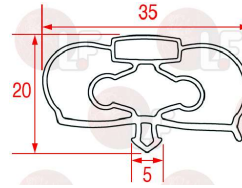

INFRICO 602A02

Suitable for:

3186643 SNAP-IN GASKET 1430x770 mm
magnetic - grey colour