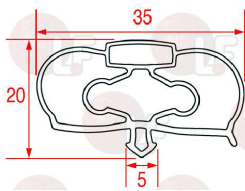

INFRICO 602A03

3786276 SNAP-IN GASKET 455x185 mm
magnetic - grey
for Refrigerated table (INFRICO) BMGN1470
BMGN1960 - BMGN2450 - BMPP1500 - BMPP2000
BMPP2500 - MPG1980