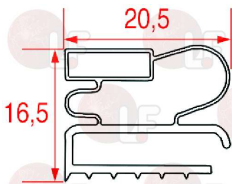

magnetic
for Refrigerated cupboard (INFRICO) AGN1402
AGN1402BT - AGN701 - AGN701BT

INFRICO LF3786280

3786278 MIDDLE EDGED GASKET 456x426 mm

magnetic
for Refrigerated table (INFRICO) ME1000II
ME1000PIZZA - ME1003AN - ME1003BAN - ME1003II
ME1003PIZZA

INFRICO LF3786278

3786279 MIDDLE EDGED GASKET 574x499 mm

magnetic
for Refrigerated table (INFRICO) MLP2300 - MP1470
MP2300 - MR1620 - MR1620EN - MR2190 - MR2190EN
MR2750

INFRICO LF3786279

3786277 MIDDLE EDGED GASKET 608x460 mm