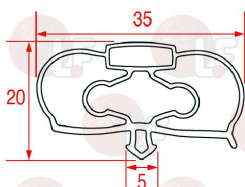

INFRICO 602M01

3186644 SNAP-IN GASKET 695x660 mm
magnetic - grey colour
for CABINET